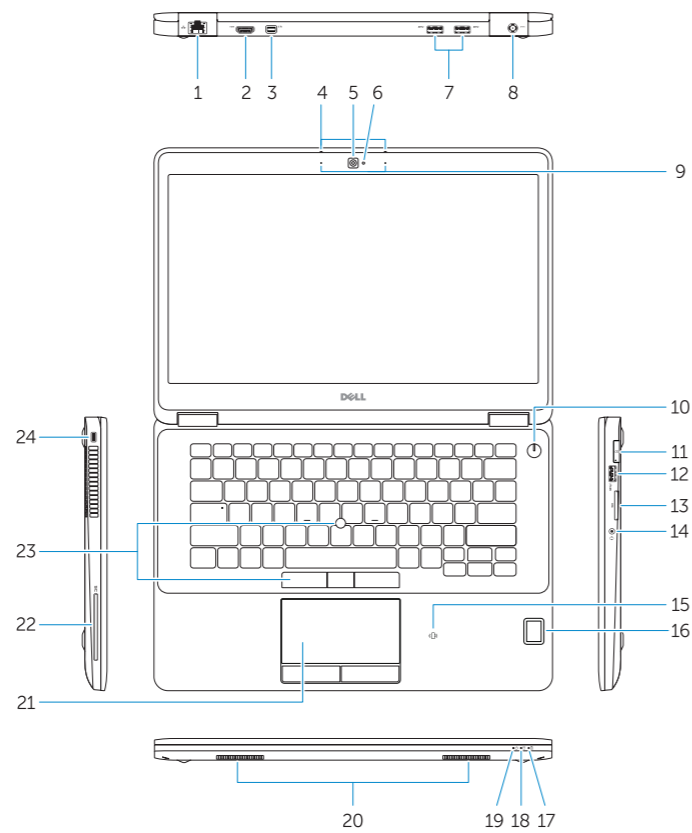

# Features

Kenmerken | Caractéristiques | Funktionen | Funzioni

1. Network connector
2. HDMI connector
3. Mini DisplayPort
4. Microphones (only in touchscreen)
5. Camera
6. Camera-status light
7. USB 3.0 connectors (2)
8. Power connector
9. Microphones (only in non-touchscreen)
10. Power button
11. SIM port (optional)
12. USB 3.0 connector with PowerShare
13. Memory card reader
14. Headset connector
15. Contactless smart-card reader (optional)
16. Fingerprint reader (optional)
17. Battery-status light
18. Hard-drive activity light
19. Power-status light
20. Speakers
21. Touchpad
22. Smart card reader (optional)
23. Track stick/track pad (optional)
24. Security-cable slot
25. Dock connector
26. Service-tag label